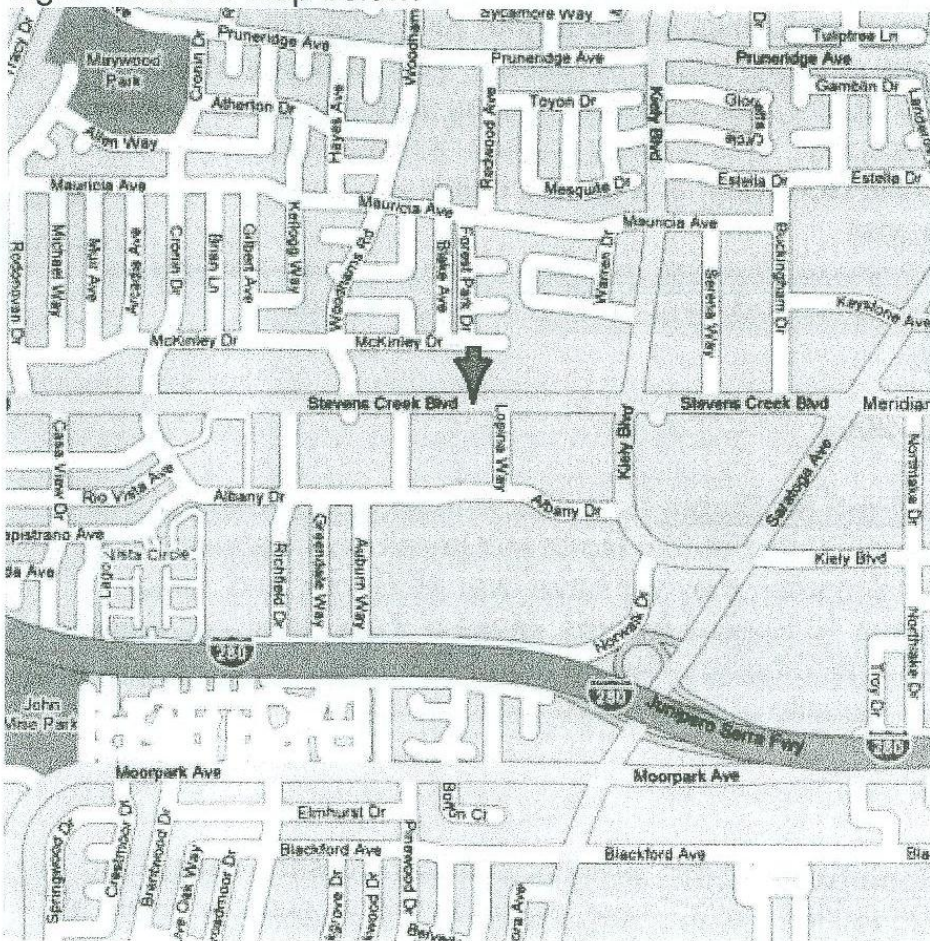

THE STYRENE SHEET

VOL. 42, NO. 8 WWW.SVSM.ORG DECEMBER 2008

Editor's Ravings – this month, Bill Ferrante

It is December so it can only mean its time for the fabulous SVSM Christmas party and gift exchange. The meeting this month is at the Round Table Pizza where we had the Christmas party last year. The address is Round Table Pizza, 4400 Stevens Creek Blvd., San Jose, CA 95129. There is a large sign and there is plenty of parking. Please don't bring models as it will be a busy night. See the map below.